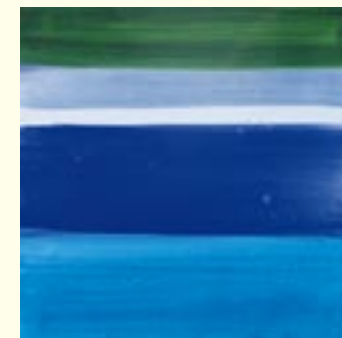

ARLES I
2005 - 50 x 70 cm
SERIE NICE PAINTINGS - OIL ON CANVAS

ARLES II
2005 - 50 x 70 cm
SERIE NICE PAINTINGS - OIL ON CANVAS

CASCADE ROSE I
2007 - 70 x 50 cm
AQUARELL ON CANVAS

CASCADE VERT I
2007 - 50 x 30 cm
OIL ON CANVAS

CASCADE ROUGE

2002
140 x 110 cm
OIL ON CANVAS

CASCADE BLEU

2000
190 x 130 cm
OIL ON CANVAS

LOTUS MOSEL I

2007
30 x 30 cm
NICE PAINTINGS
OIL ON CANVAS

LOTUS MOSEL II

2007
30 x 30 cm
NICE PAINTINGS
OIL ON CANVAS